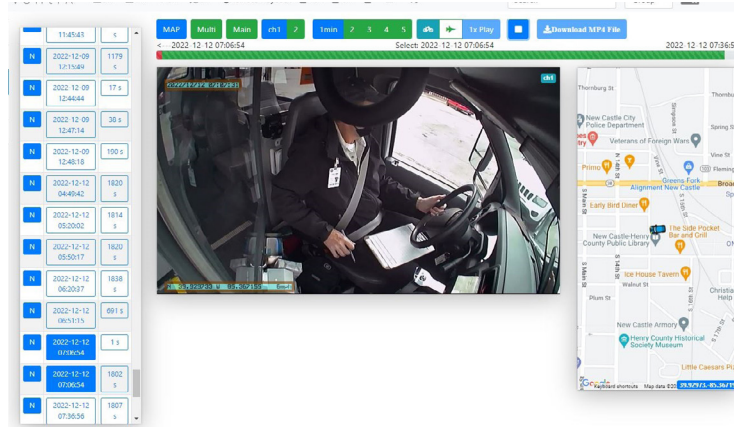

Single View

View individual vehicle or monitor multiple vehicles simultaneously.

Map View

List View

GPS Location – Real time and History

Command Center View

Convenient Access

By incorporating Video into the fleet, it provides an additional layer of visibility and security with the “full picture”.

Ventra cloud live viewing and data recovery provides a wealth of information to effectively manage any fleet. Whether you are on the go or behind your desk you can live view any vehicle in your fleet, pull data, and manage effectively.

KNOW - Where and When

No more guessing where vehicle and assets are, or where it went. With VentraCloud GPS live view and history search, get the complete insight

Remote Playback

Remotely access live and recorded video from any system conveniently through VentraCloud. Review footage and download important videos as needed.

Remote Download

VentraCloud APP

Convenient real-time information, video live view, playback and alerts on a smartphone with the VentraCloud APP.

Map View

Live View

Event History

Remote Playback

GPS Playback