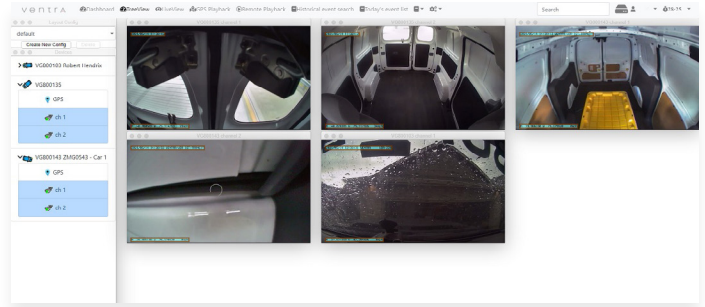

Single View

View individual vehicle or monitor multiple vehicles simultaneously.

Map View

List View

GPS Location – Real time and History

Command Center View

Convenient Access

By incorporating Video into the fleet, it provides an additional layer of visibility and security with the “full picture”.

Ventra cloud live viewing and data recovery provides a wealth of information to effectively manage any fleet. Whether you are on the go or behind your desk you can live view any vehicle in your fleet, pull data, and manage effectively.