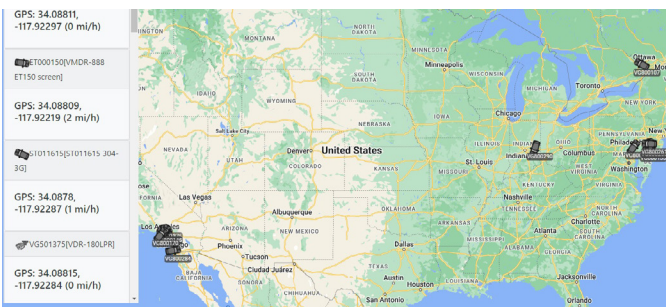

Event History - Event Location

Source	Event Time	Notify	Event Name	Device ID	Device Memo	Driver	Try	Handle Status	Memo	GeoFence	Update Time	DLCTRL	Photo	Action (CSV)
GMS	46205	2020-11-17 14:07:40	undefined	32	BT004293	8CH DVR WIFI	VMDR-800WF	0	Unchecked	ACC_OFF	2020-11-17 14:07:40			
Recover	46200	2020-11-16 18:57:32	Door Open	BT004293	8CH DVR WIFI	VMDR-800WF	1	Unchecked			2020-11-16 19:03:52	ch1ch2		
Recover	46199	2020-11-16 18:57:36	Door Open	BT004293	8CH DVR WIFI	VMDR-800WF	1	Unchecked			2020-11-16 19:02:43	ch1ch2		
RealTime	46198	2020-11-16 18:57:36	Door Open	BT004293	8CH DVR WIFI	VMDR-800WF	1	Unchecked			2020-11-16 19:02:30	ch1ch2		
RealTime	46197	2020-11-16 18:57:32	Door Open	BT004293	8CH DVR WIFI	VMDR-800WF	1	Unchecked			2020-11-16 19:03:41	ch1ch2		
GMS	46195	2020-11-16 16:38:12	undefined	31	BT004293	8CH DVR WIFI	VMDR-800WF	0	Unchecked	ACC_ON	2020-11-16 16:38:12			
GMS	46194	2020-11-16 15:09:06	undefined	32	BT004293	8CH DVR WIFI	VMDR-800WF	0	Unchecked	ACC_OFF	2020-11-16 15:09:06			
GMS	46193	2020-11-16 10:10:06	undefined	31	BT004293	8CH DVR WIFI	VMDR-800WF	0	Unchecked	ACC_ON	2020-11-16 10:10:06			
GMS	46182	2020-11-13 20:52:44	undefined	31	BT004293	8CH DVR WIFI	VMDR-800WF	0	Unchecked	ACC_ON	2020-11-13 20:52:44			

Single View

View individual vehicle or monitor multiple vehicles simultaneously.

Map View

List View

GPS Location – Real time and History

Command Center View

Convenient Access

By incorporating Video into the fleet, it provides an additional layer of visibility and security with the “full picture”.