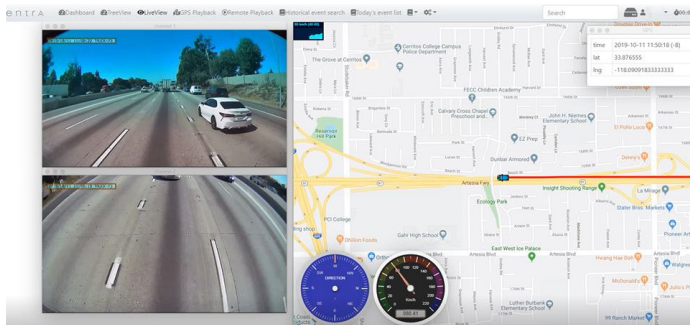

VentrCloud Features

Ventra Cloud Video TeleMatics provide real time live viewing, GPS location, auto event video upload and archiving for fleets of any size.

Remote Live Viewing

Vehicle Location

GPS History

Auto Event Upload

OTA Update

Remote SD Card Download

Remote SD Card Playback

Event History Inquiry

Event Recording

Event Video Clips are 30 Second clips (15 seconds pre + 15 seconds post) and automatically uploaded to VentrCloud for 30-day archive.

Auto Event Detection

- Overspeed
- G-Sensor Impact
- Daily ignition on / off

Event Videos are archived on VentrCloud for 30 Days

VMDR-8 series Event Alerts

VMDR-8 series Event Alerts include additional detection and up to 10 external sensors connection to detect*

- Video Loss
- Door open / close
- Light Switch
- Lift Arm / Gate / PTO
- Temperature excursion
- Barcode Scanner
- RS485
- RFID

Real-Time Live View

Today's Events - Video Upload

Event History - Event Location

Source	Event Time	Notify	Event Name	Device ID	Device Memo	Driver	Try	Handle Status	Memo	GeoFence	Update Time	DLCTRL	Photo	Action (CSV)
GMS	46205	2020-11-17 14:07:40	undefined	32	BT004293	8CH DVR WIFI	VMDR-800WF	0	Unchecked	ACC_OFF	2020-11-17 14:07:40			
Recover	46200	2020-11-16 18:57:32	Door Open	BT004293	8CH DVR WIFI	VMDR-800WF	1	Unchecked			2020-11-16 19:03:52	ch1ch2		
Recover	46199	2020-11-16 18:57:36	Door Open	BT004293	8CH DVR WIFI	VMDR-800WF	1	Unchecked			2020-11-16 19:02:43	ch1ch2		
RealTime	46198	2020-11-16 18:57:36	Door Open	BT004293	8CH DVR WIFI	VMDR-800WF	1	Unchecked			2020-11-16 19:02:30	ch1ch2		
RealTime	46197	2020-11-16 18:57:32	Door Open	BT004293	8CH DVR WIFI	VMDR-800WF	1	Unchecked			2020-11-16 19:03:41	ch1ch2		
GMS	46195	2020-11-16 16:38:12	undefined	31	BT004293	8CH DVR WIFI	VMDR-800WF	0	Unchecked	ACC_ON	2020-11-16 16:38:12			
GMS	46194	2020-11-16 15:09:06	undefined	32	BT004293	8CH DVR WIFI	VMDR-800WF	0	Unchecked	ACC_OFF	2020-11-16 15:09:06			
GMS	46193	2020-11-16 10:10:06	undefined	31	BT004293	8CH DVR WIFI	VMDR-800WF	0	Unchecked	ACC_ON	2020-11-16 10:10:06			
GMS	46182	2020-11-13 20:52:44	undefined	31	BT004293	8CH DVR WIFI	VMDR-800WF	0	Unchecked	ACC_ON	2020-11-13 20:52:44