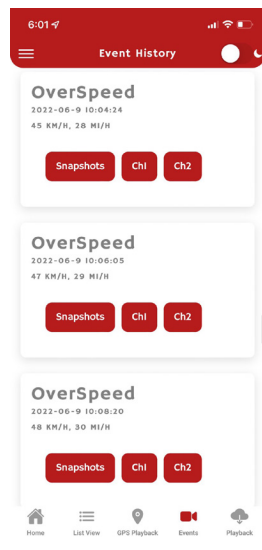

Remote Download

VentraCloud APP

Convenient real-time information, video live view, playback and alerts on a smartphone with the VentraCloud APP.

Map View

Live View

Event History

Remote Playback

GPS Playback