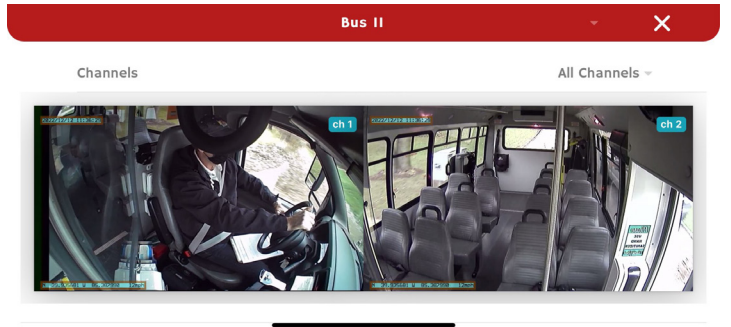

KNOW - Where and When

No more guessing where vehicle and assets are, or where it went. With VentraCloud GPS live view and history search, get the complete insight

Remote Playback

Remotely access live and recorded video from any system conveniently through VentraCloud. Review footage and download important videos as needed.

Remote Download

VentraCloud APP

Convenient real-time information, video live view, playback and alerts on a smartphone with the VentraCloud APP.

Map View

Live View

Event History

Remote Playback

GPS Playback