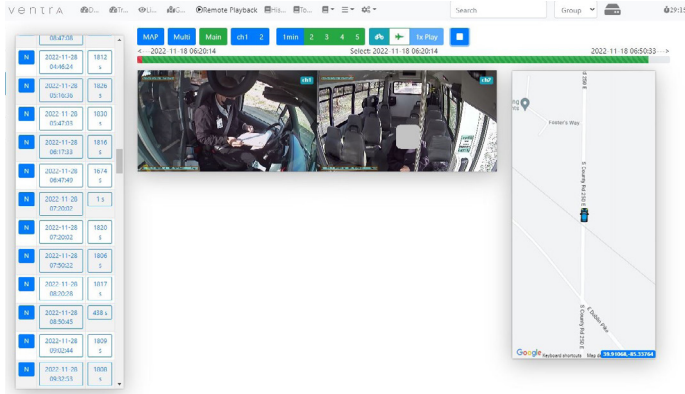

Remote Playback

Remotely access live and recorded video from any system conveniently through VentraCloud. Review footage and download important videos as needed.