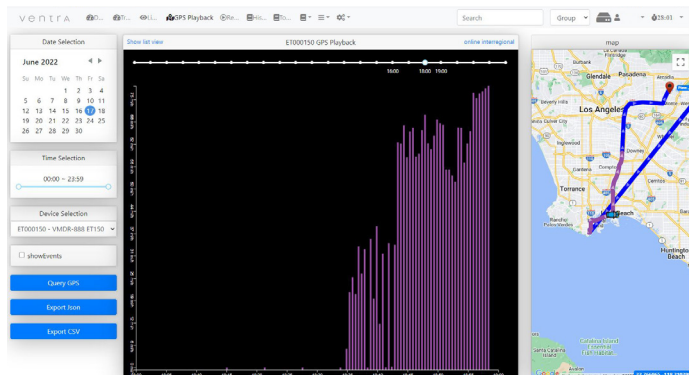

Event History - Event Location

Source	Event Time	Notify	Event Name	Device ID	Device Memo	Driver	Try	Handle Status	Memo	GeoFence	Update Time	DLCTRL	Photo	Action (CSV)
GMS	46205	2020-11-17 14:07:40	undefined	32	BT004293	8CH DVR WIFI	VMDR-800WF	0	Unchecked	ACC_OFF	2020-11-17 14:07:40			
Recover	46200	2020-11-16 18:57:32	Door Open	BT004293	8CH DVR WIFI	VMDR-800WF	1	Unchecked			2020-11-16 19:03:52	ch1ch2		
Recover	46199	2020-11-16 18:57:36	Door Open	BT004293	8CH DVR WIFI	VMDR-800WF	1	Unchecked			2020-11-16 19:02:43	ch1ch2		
RealTime	46198	2020-11-16 18:57:36	Door Open	BT004293	8CH DVR WIFI	VMDR-800WF	1	Unchecked			2020-11-16 19:02:30	ch1ch2		
RealTime	46197	2020-11-16 18:57:32	Door Open	BT004293	8CH DVR WIFI	VMDR-800WF	1	Unchecked			2020-11-16 19:03:41	ch1ch2		
GMS	46195	2020-11-16 16:38:12	undefined	31	BT004293	8CH DVR WIFI	VMDR-800WF	0	Unchecked	ACC_ON	2020-11-16 16:38:12			
GMS	46194	2020-11-16 15:09:06	undefined	32	BT004293	8CH DVR WIFI	VMDR-800WF	0	Unchecked	ACC_OFF	2020-11-16 15:09:06			
GMS	46193	2020-11-16 10:10:06	undefined	31	BT004293	8CH DVR WIFI	VMDR-800WF	0	Unchecked	ACC_ON	2020-11-16 10:10:06			
GMS	46182	2020-11-13 20:52:44	undefined	31	BT004293	8CH DVR WIFI	VMDR-800WF	0	Unchecked	ACC_ON	2020-11-13 20:52:44			

Single View

View individual vehicle or monitor multiple vehicles simultaneously.

Map View

List View

GPS Location – Real time and History

Command Center View

Convenient Access

By incorporating Video into the fleet, it provides an additional layer of visibility and security with the “full picture”.