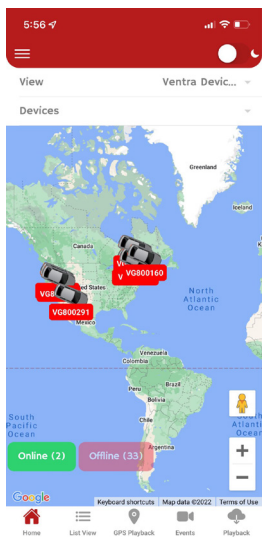

KNOW - Where and When

No more guessing where vehicle and assets are, or where it went. With VentraCloud GPS live view and history search, get the complete insight

Remote Playback

Remotely access live and recorded video from any system conveniently through VentraCloud. Review footage and download important videos as needed.

Remote Download

VentraCloud APP

Convenient real-time information, video live view, playback and alerts on a smartphone with the VentraCloud APP.

Map View

Live View

Event History

Remote Playback

GPS Playback