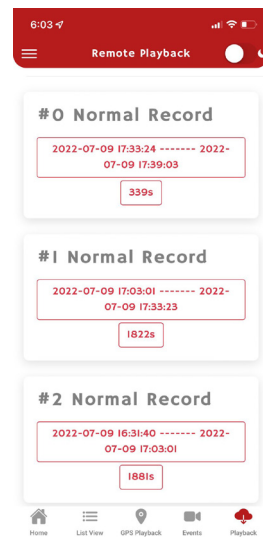

Remote Download

VentraCloud APP

Convenient real-time information, video live view, playback and alerts on a smartphone with the VentraCloud APP.

Map View

Live View

Event History

Remote Playback

GPS Playback