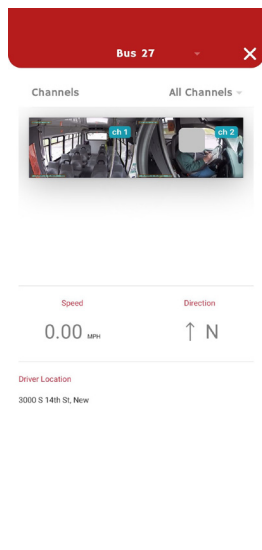

Remote Download

VentraCloud APP

Convenient real-time information, video live view, playback and alerts on a smartphone with the VentraCloud APP.

Map View

Live View

Event History

Remote Playback

GPS Playback