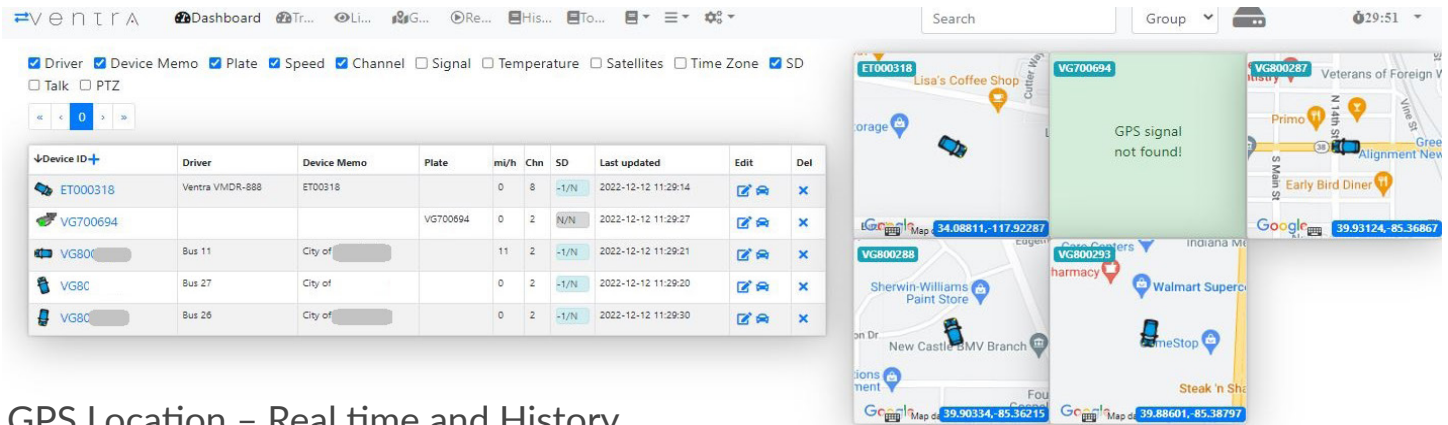

Event History - Event Location

Source	Event Time	Notify	Event Name	Device ID	Device Memo	Driver	Try	Handle Status	Memo	GeoFence	Update Time	DLCTRL	Photo	Action (CSV)
GMS	46205	2020-11-17 14:07:40	undefined	32	BT004293	8CH DVR WIFI	VMDR-800WF	0	Unchecked	ACC_OFF	2020-11-17 14:07:40			
Recover	46200	2020-11-16 18:57:32	Door Open	BT004293	8CH DVR WIFI	VMDR-800WF	1	Unchecked			2020-11-16 19:03:52	ch1ch2		
Recover	46199	2020-11-16 18:57:36	Door Open	BT004293	8CH DVR WIFI	VMDR-800WF	1	Unchecked			2020-11-16 19:02:43	ch1ch2		
RealTime	46198	2020-11-16 18:57:36	Door Open	BT004293	8CH DVR WIFI	VMDR-800WF	1	Unchecked			2020-11-16 19:02:30	ch1ch2		
RealTime	46197	2020-11-16 18:57:32	Door Open	BT004293	8CH DVR WIFI	VMDR-800WF	1	Unchecked			2020-11-16 19:03:41	ch1ch2		
GMS	46195	2020-11-16 16:38:12	undefined	31	BT004293	8CH DVR WIFI	VMDR-800WF	0	Unchecked	ACC_ON	2020-11-16 16:38:12			
GMS	46194	2020-11-16 15:09:06	undefined	32	BT004293	8CH DVR WIFI	VMDR-800WF	0	Unchecked	ACC_OFF	2020-11-16 15:09:06			
GMS	46193	2020-11-16 10:10:06	undefined	31	BT004293	8CH DVR WIFI	VMDR-800WF	0	Unchecked	ACC_ON	2020-11-16 10:10:06			
GMS	46182	2020-11-13 20:52:44	undefined	31	BT004293	8CH DVR WIFI	VMDR-800WF	0	Unchecked	ACC_ON	2020-11-13 20:52:44			

Single View

View individual vehicle or monitor multiple vehicles simultaneously.

Map View

List View

GPS Location – Real time and History

Command Center View

Convenient Access

By incorporating Video into the fleet, it provides an additional layer of visibility and security with the “full picture”.

Remote Download

VentraCloud APP

Convenient real-time information, video live view, playback and alerts on a smartphone with the VentraCloud APP.

Map View

Live View

Event History

Remote Playback

GPS Playback