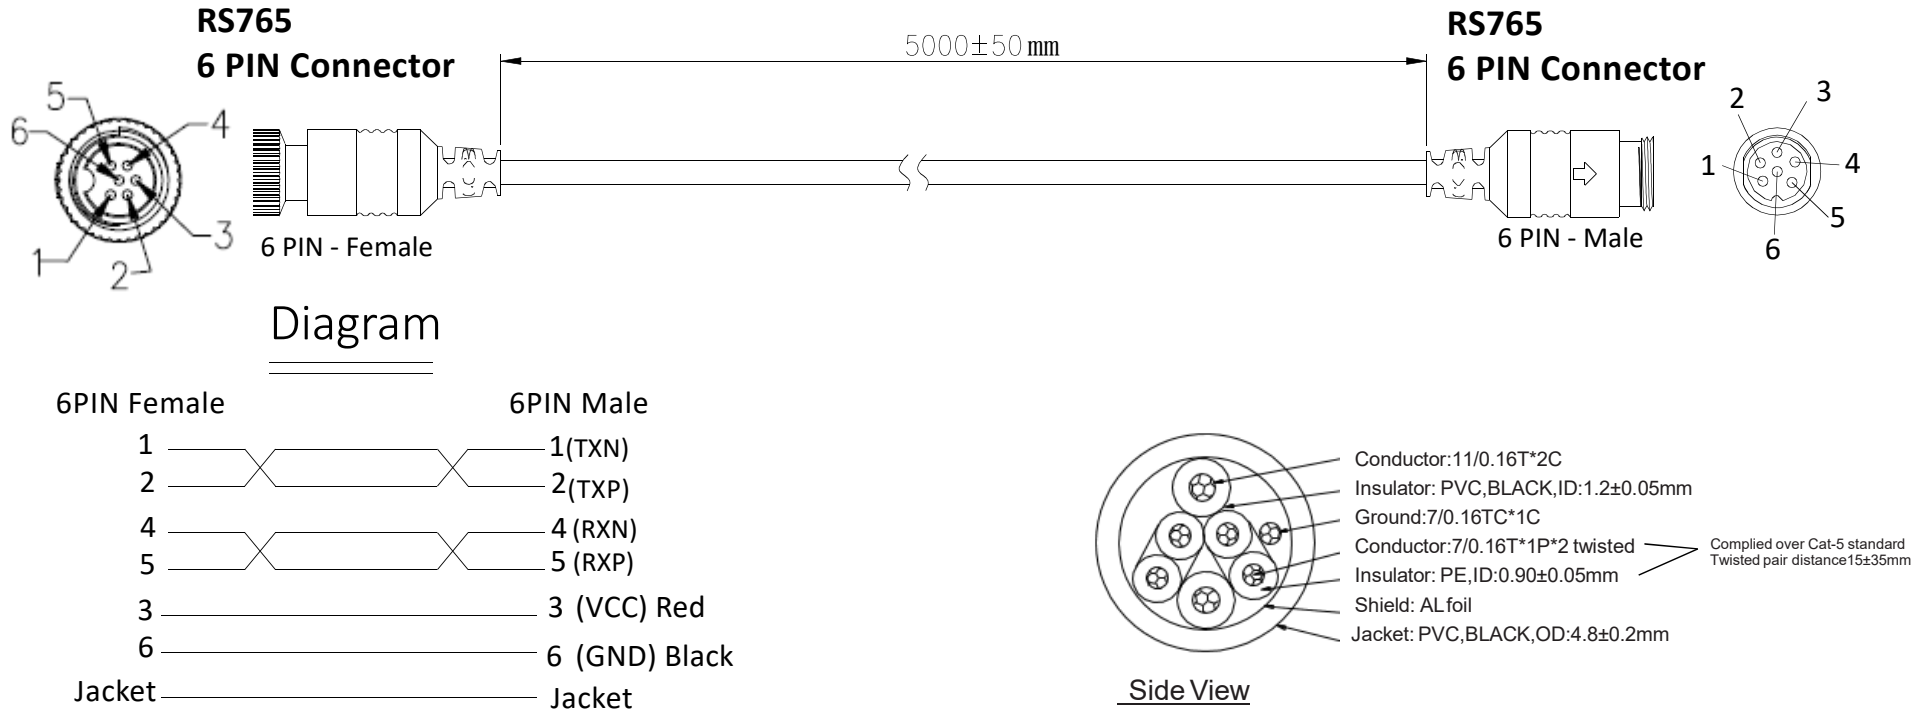

## EX5-CBLxx 6 PIN Patch Cable For EX5-HD Series Cameras

### Features:

- Provides connection of EX5-HD series IPC cameras to XDR DVR
- Available in 9ft, 15ft, 33ft and 50ft (EX5-CBLxx xx denotes length)